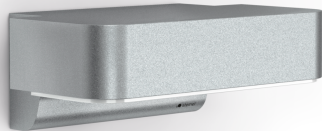

Sensor-switched LED outdoor light

L 800 S

V2 Silver

EAN 4007841 671419

Article number 671419

Circuit diagram